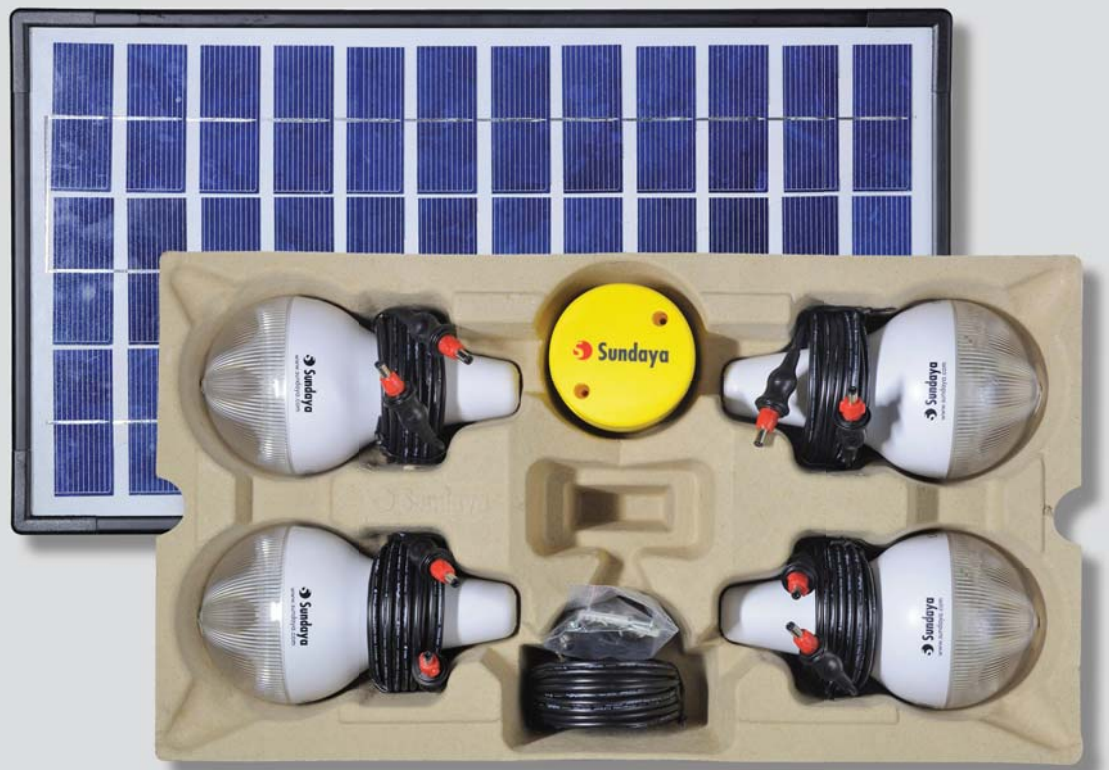

Ulitium Lightkit

LIGHTKIT 3
PS-ULK-04/06-080411

Item Quantities in each kit

Ulitium200	3
Bayonet Plug DC Cable 480cm	3
Hub4 Junction box	1
LEC150 150 kJ/d solar panel	1
Installation material set LK3	1

Retail Box Dimensions

Item Quantities in each kit

Ulitiium200	4
Bayonet Plug DC Cable 480cm	5
Hub4 Junction box	1
LEC200 200 kJ/d solar panel	1
Installation material set LK4	1

Retail Box Dimensions

Length (cm)	51.0
Width (cm)	13.0
Height (cm)	29.0
Volume (liter)	19.2
Mass (kg)	4.7