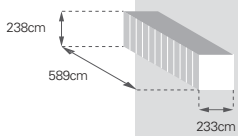

20 feet

with pallet

Retail Box	1944	1512	1188	1008
Master Box	162	252	198	168
Pallet	18	28	22	28

without pallet

Retail Box	2940	2058	1470	1176
Master Box	245	343	245	196