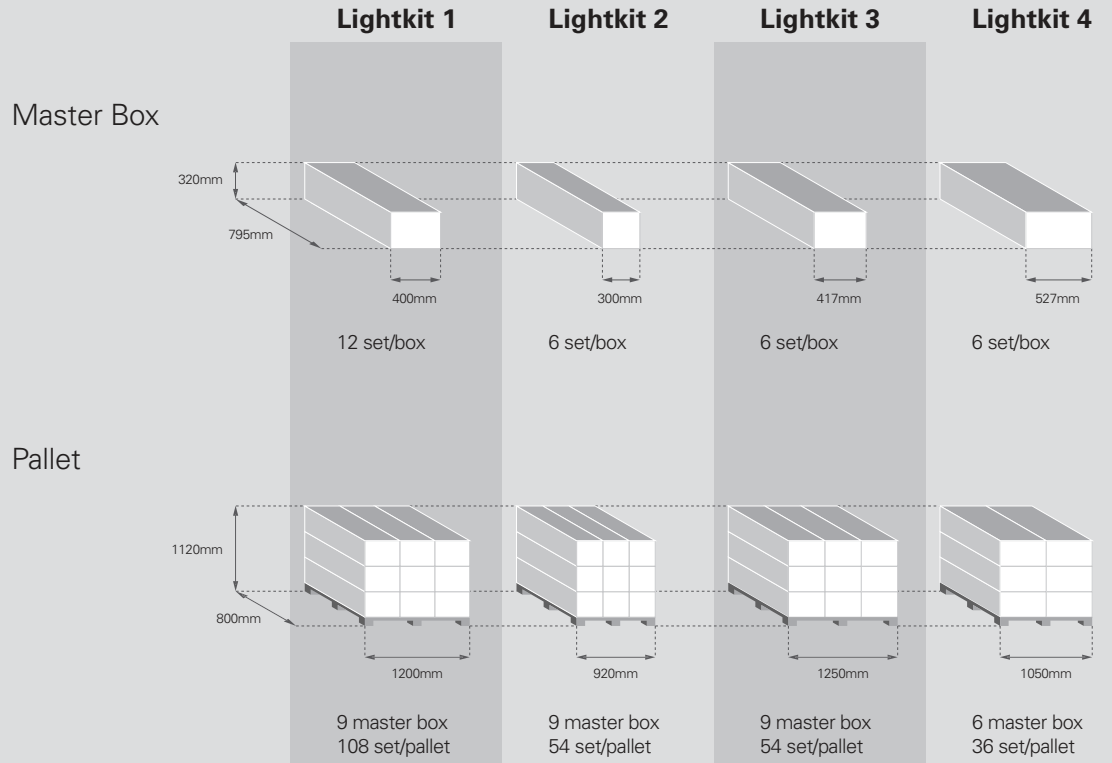

Length (cm)	40.0
Width (cm)	13.0
Height (cm)	29.0
Volume (liter)	15.1
Mass (kg)	3.6

Master Box Dimensions

Quantity per Master Box	6
Length (cm)	79.5
Width (cm)	42.0
Height (cm)	32.0
Volume (liter)	106.8
Mass (kg)	22.1

Item Quantities in each kit

Ulitiium200	4
Bayonet Plug DC Cable 480cm	5
Hub4 Junction box	1
LEC200 200 kJ/d solar panel	1
Installation material set LK4	1

Retail Box Dimensions

Length (cm)	51.0
Width (cm)	13.0
Height (cm)	29.0
Volume (liter)	19.2
Mass (kg)	4.7

Master Box Dimensions

Quantity per Master Box	6
Length (cm)	79.5
Width (cm)	53.0
Height (cm)	32.0
Volume (liter)	134.8
Mass (kg)	28.7

Pallet Dimensions

Master Box Quantity per Pallet	6
Lightkit Quantity per Pallet	36
Length (cm)	82.0
Width (cm)	105.0
Height (cm)	112.0
Volume (m3)	0.96
Mass (kg)	173