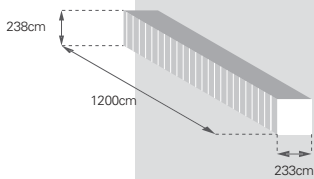

40 feet

with pallet

Retail Box	4104	3024	2484	2016
Master Box	342	504	414	336
Pallet	38	56	46	56

without pallet

Retail Box	6048	4284	3024	2436
Master Box	504	714	504	406